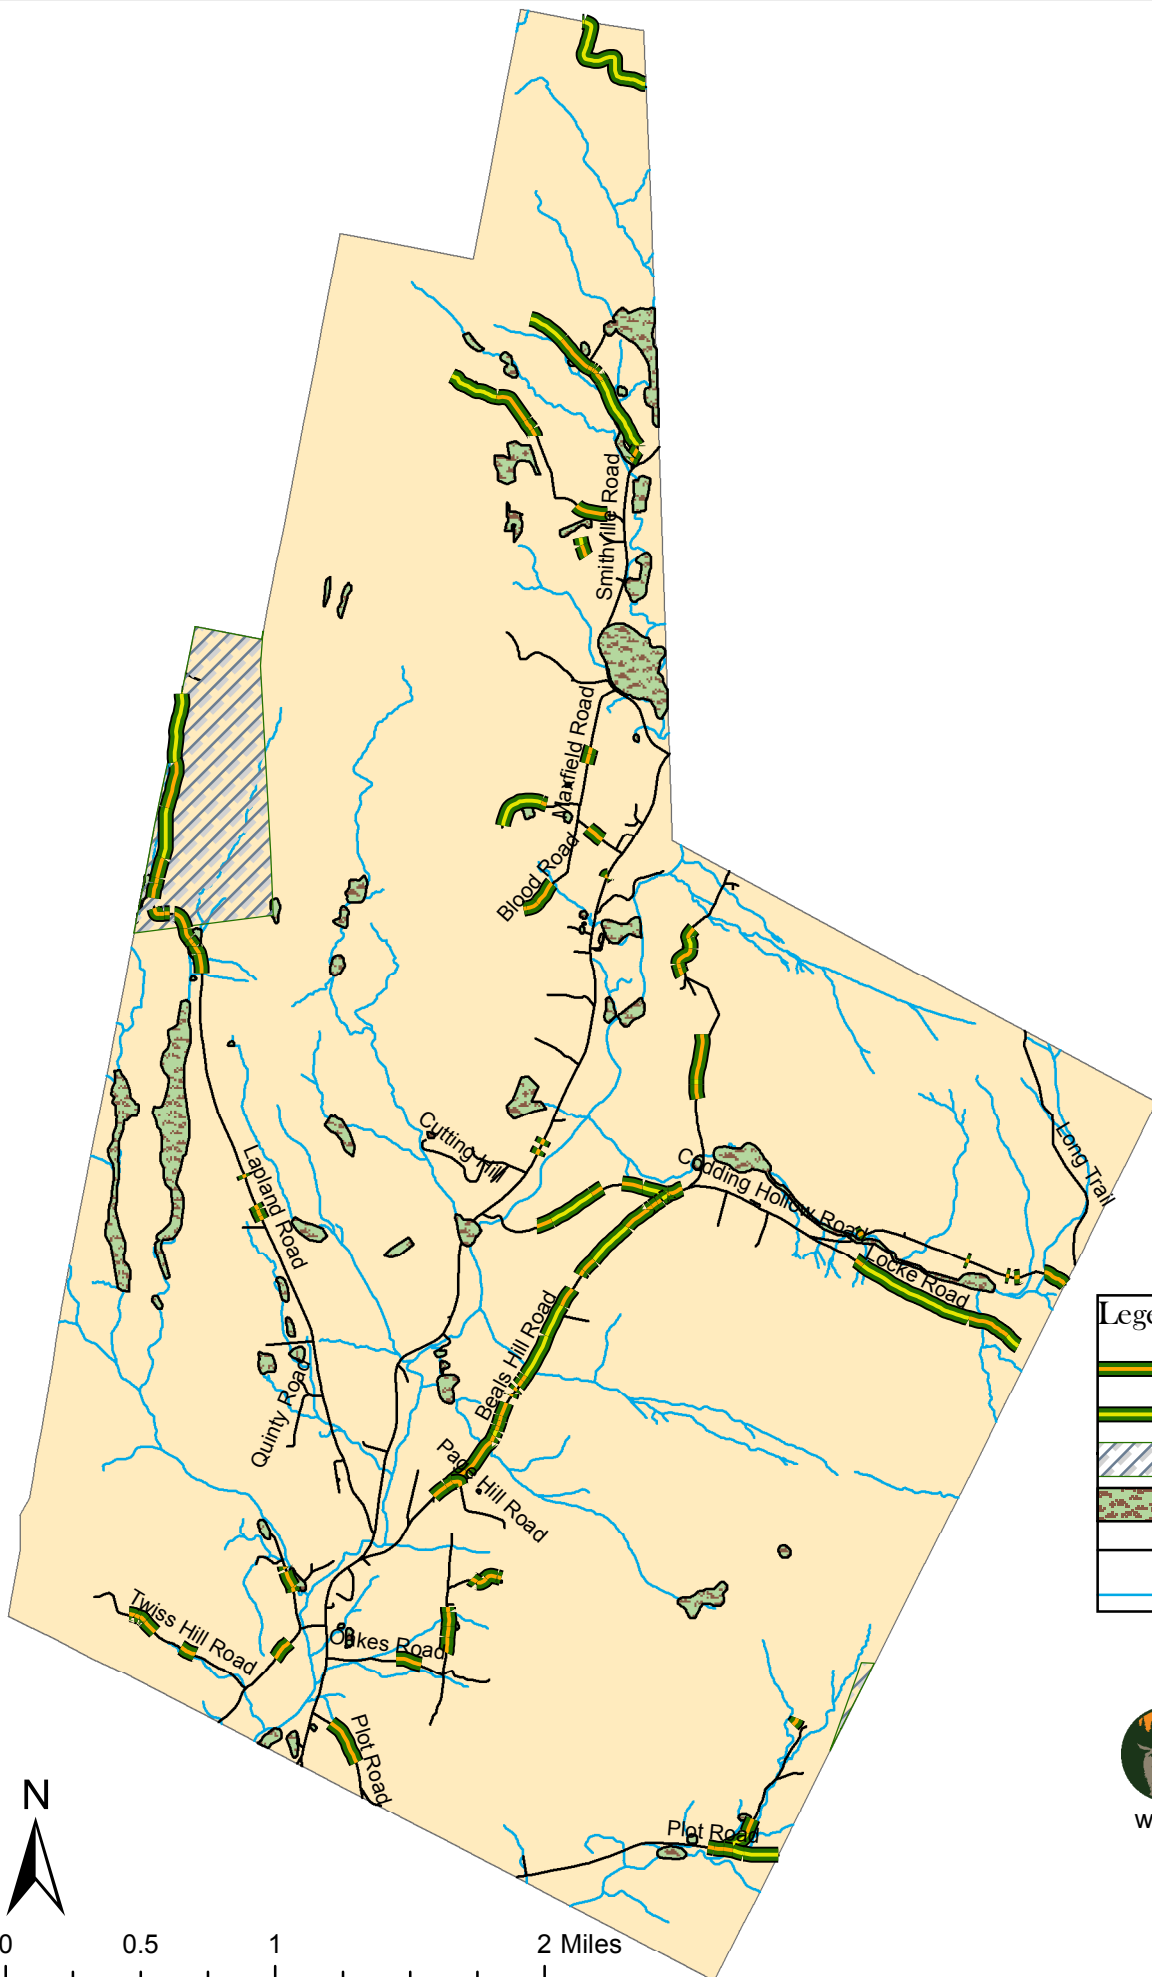

Waterville WildPaths Map

Legend

- Wildlife Crossing Sites
- Priority Wildlife Crossing Sites
- Habitat Connectivity Areas
- Wetlands
- Roads
- Streams

COLD HOLLOW
TO CANADA

www.coldhollowtocanada.org