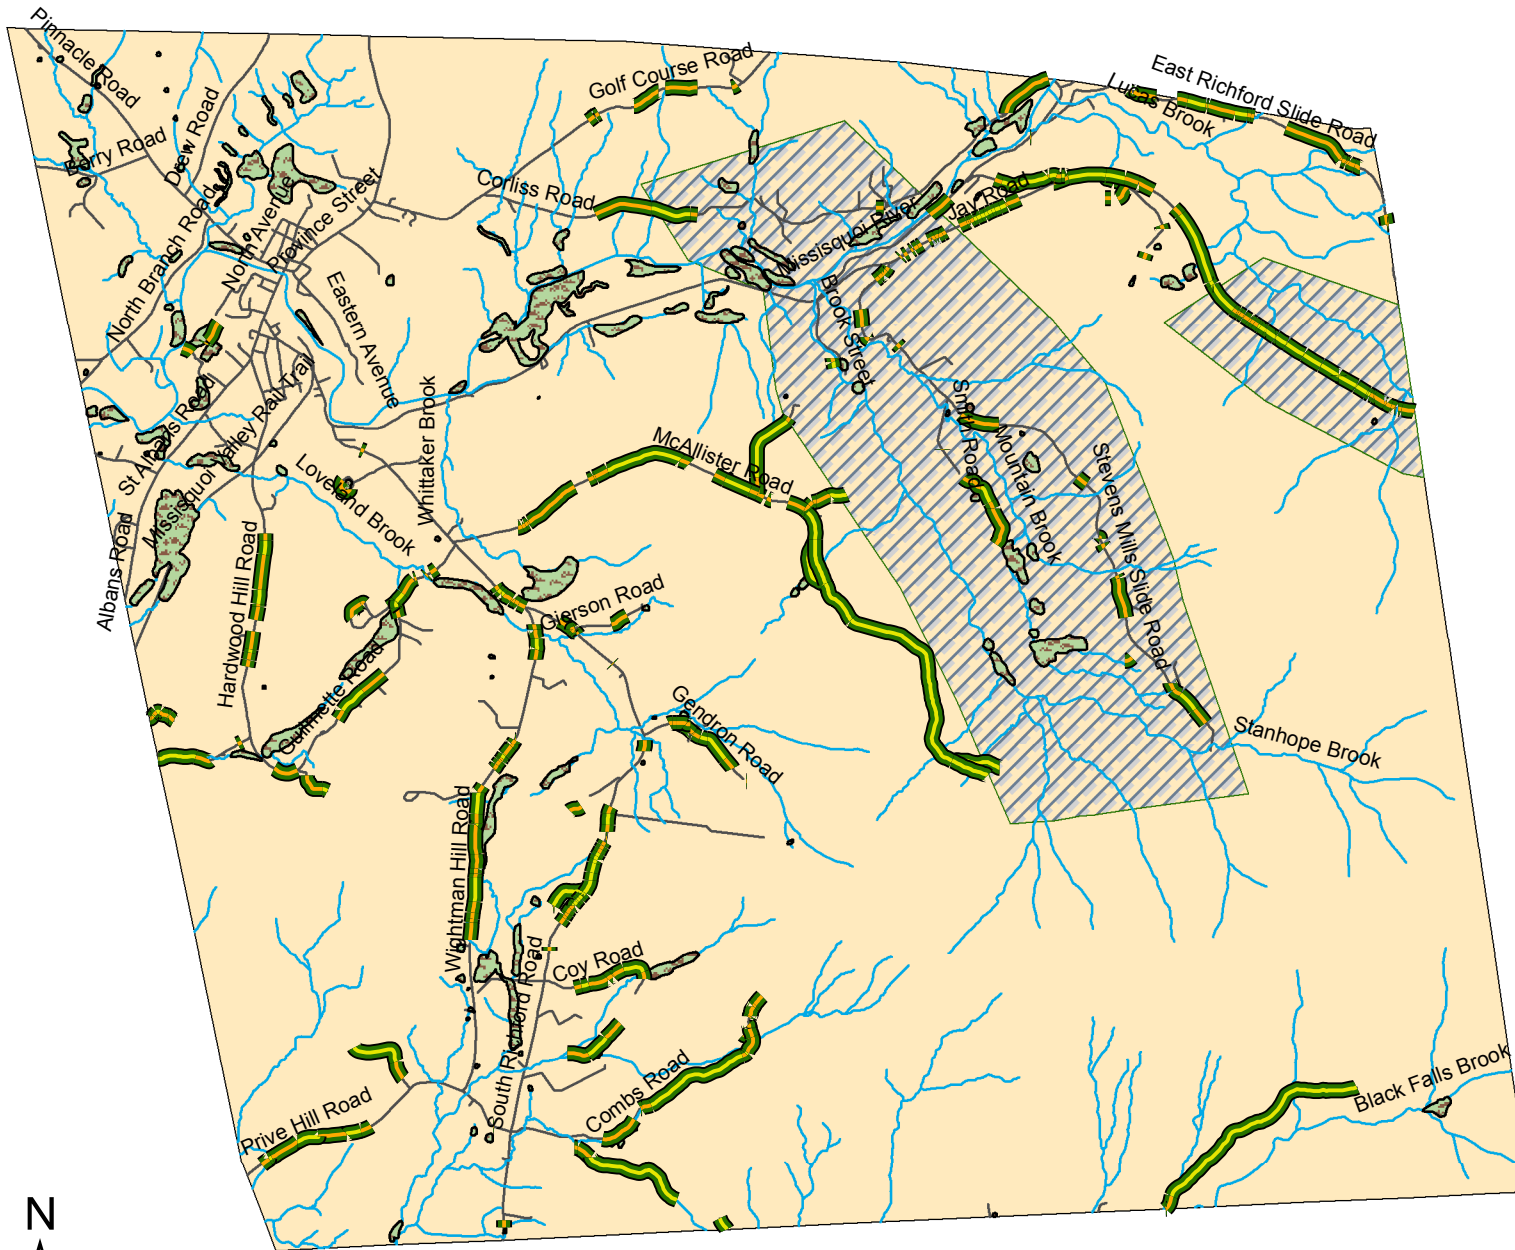

Richford WildPaths Map

Legend

- Priority Wildlife Crossing Sites
- Wildlife Crossing Sites
- Habitat Connectivity Areas
- Wetlands
- Streams
- Roads

COLD HOLLOW
TO CANADA
www.coldhollowtocanada.org