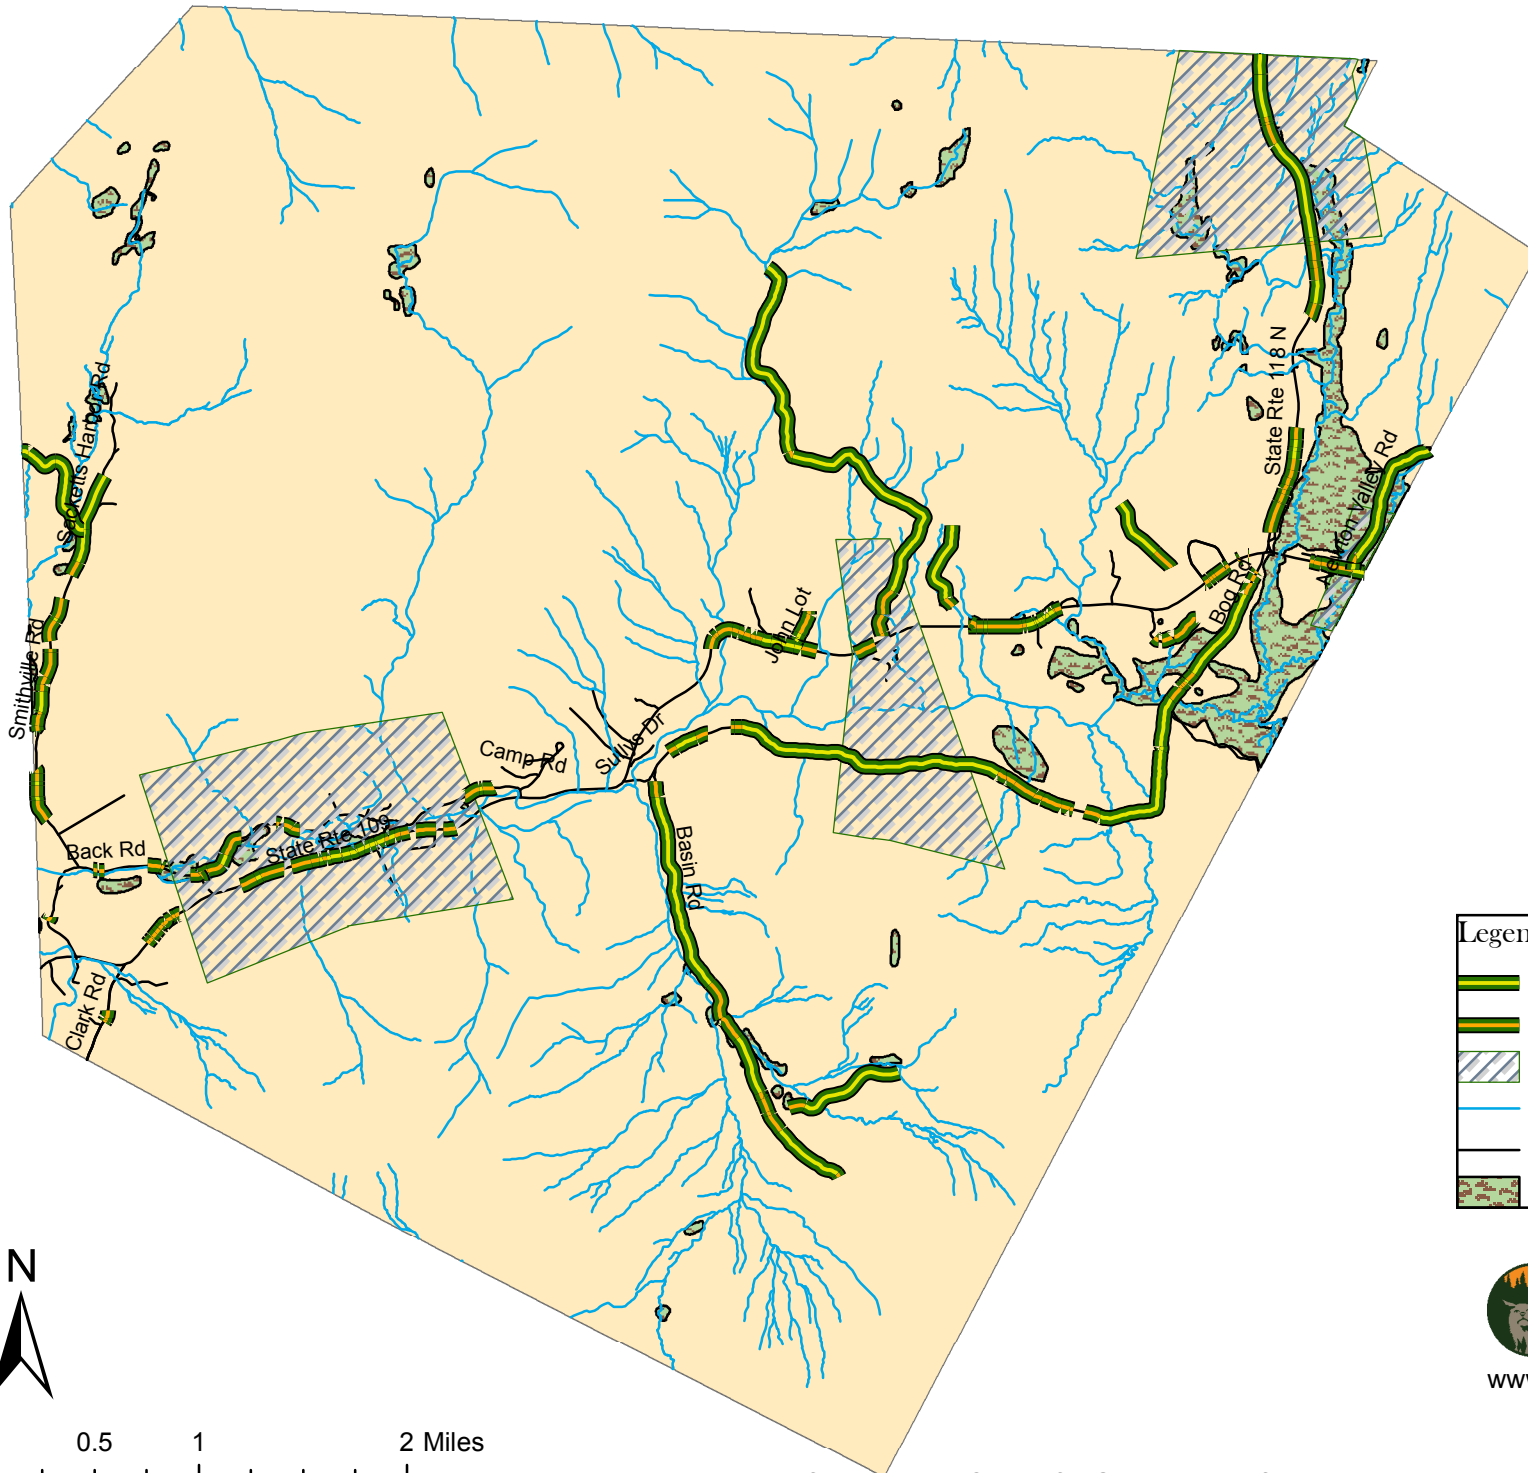

Belvidere WildPaths Map

Legend

- Priority Wildlife Crossing Sites
- Wildlife Crossing Sites
- Habitat Connectivity Areas
- Streams
- Roads
- Wetlands

 COLD HOLLOW
TO CANADA
www.coldhollowtocanada.org